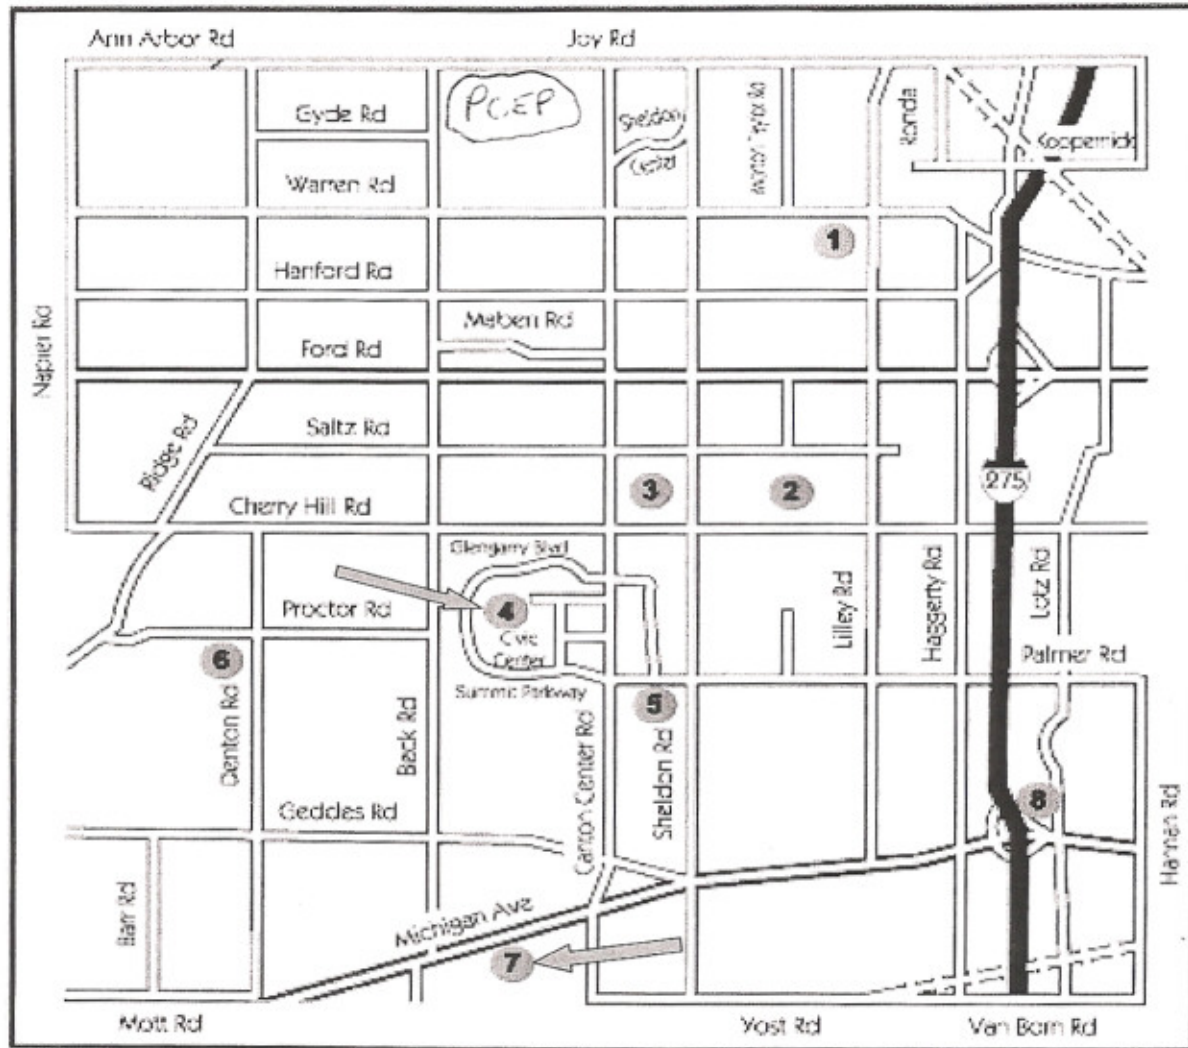

PC PRIDE

Map to Venues

7 Canton Softball Center: South side of Michigan Ave., east of Beck Road and West of Canton Center.

4 Heritage Park: Heritage Park Dr. west of Canton Center, South of Cherry Hill

- PCEP - HIGH SCHOOL COMPLEX