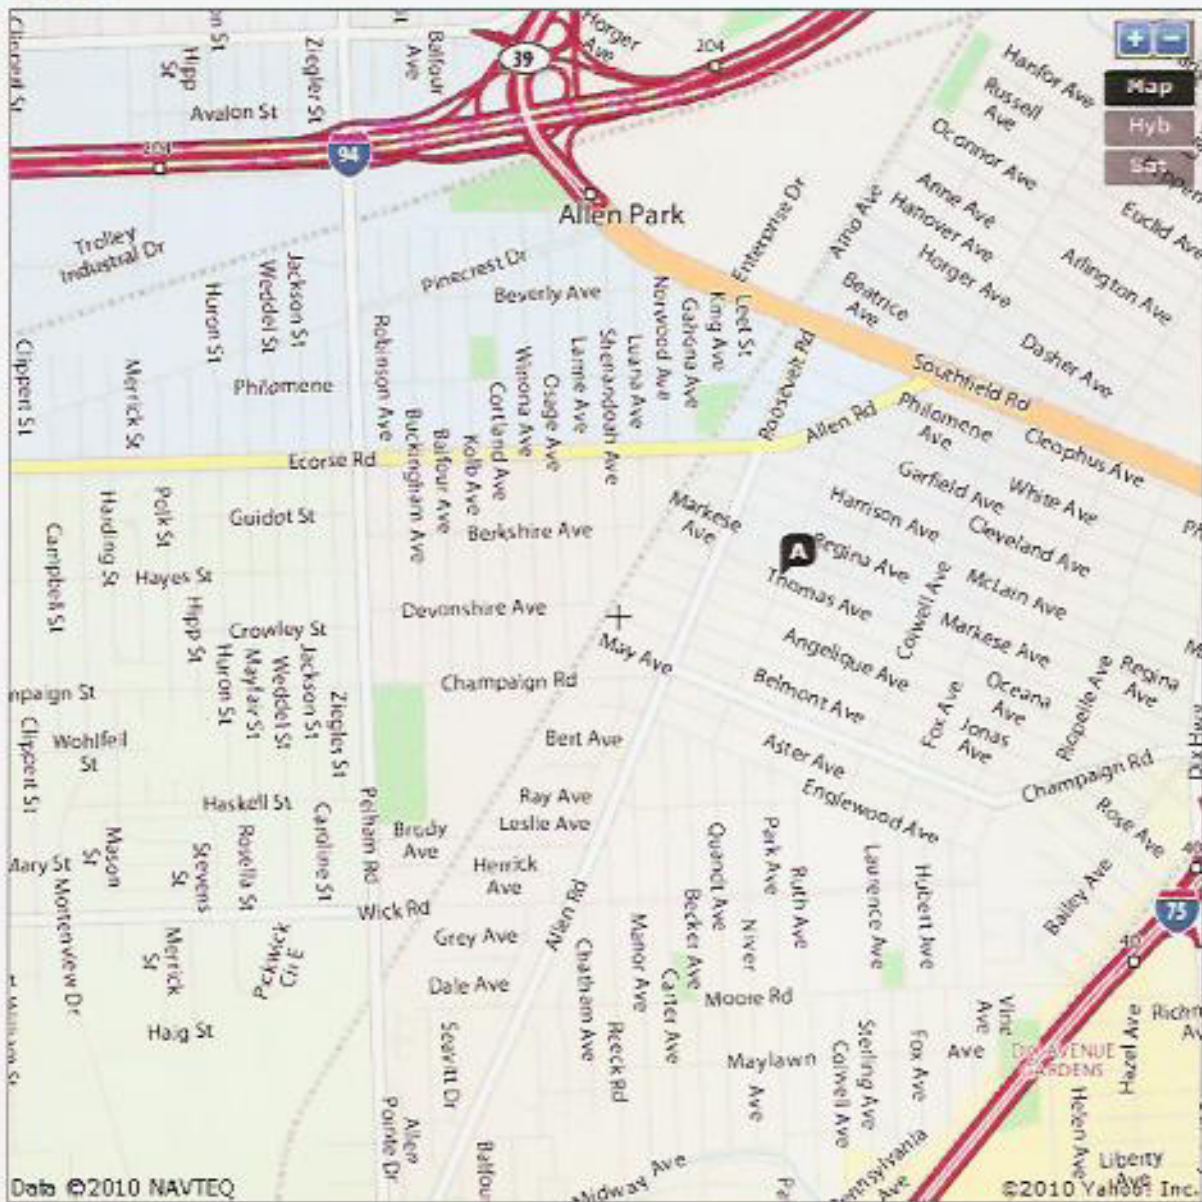

Pretty Family Field

Allen Park, Michigan

Corner of Quandt Ave and Thomas Ave

Map of Quandt Ave & Thomas Ave, Allen Park, MI 48101

When using any driving directions or map, it's a good idea to do a reality check and make sure the road still exists, watch out for construction, and follow all traffic safety precautions. This is only to be used as an aid in planning.